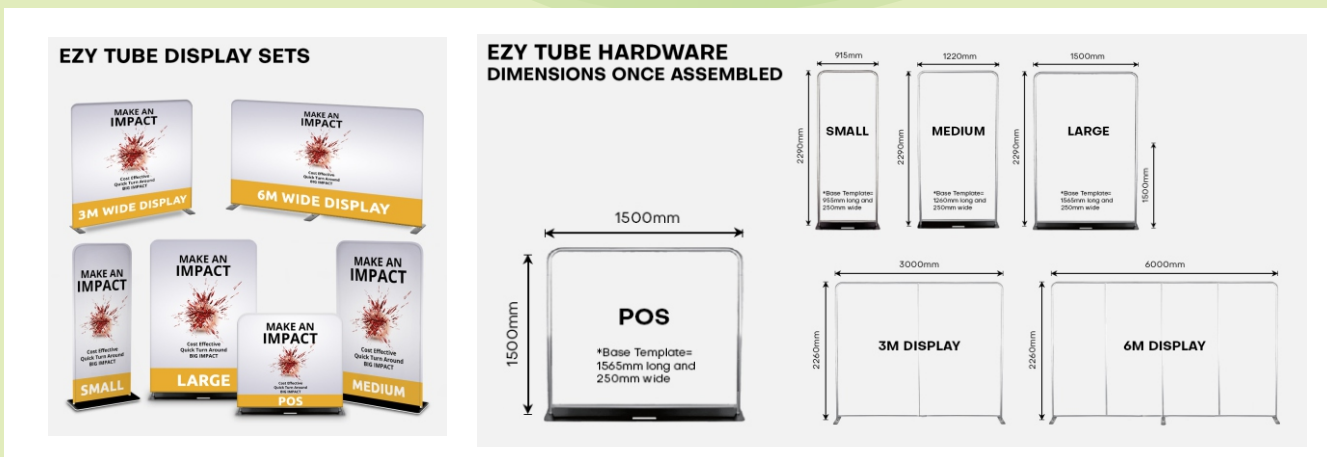

MEDIA WALLS

Looking for a customisable media wall solution to suit multiple needs?

Our adjustable media walls are the perfect portable device to take to any event, trade show or conference for an eye catching backdrop. They're also machine washable making them the perfect portable companion.

Made from 230gsm Knitted Polyester, and printed using dye-sublimation, these media walls are adjustable between 1.5-3m wide and 1-2.4m high

Approx. turnaround time. 10-14 working days from artwork approval.

EZY TUBE DISPLAYS

Looking for a portable indoor display that stands out?

Our Ezy Tube Fabric Tension Displays are light weight, easy to assemble with their lightweight aluminium snap fastener frame, and eye catching with their wrinkle free nature.

S, M and L ezy tubes include a heavy duty solid steel base whereas our 3 & 6m displays have feet for stability.

Made of a 230gsm knitted polyester they are printed using dye-sublimation, wrinkle free and machine washable making them the perfect portable companion.